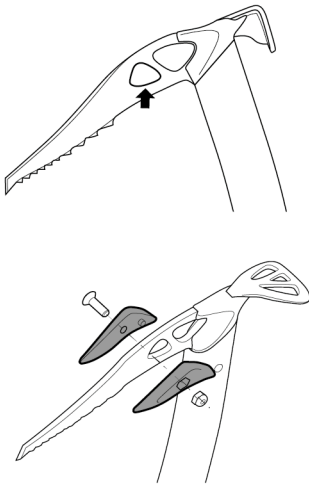

# GULLY

CE 0082 UIAA

(EN) Ultra lightweight ice axe for technical mountaineering

(FR) Piolet ultra léger pour l'alpinisme technique

280 g

45 cm

50kg MAX.

### Spare parts

Pièces de rechange

TRIGREST

U016AA00

PETZL  
F-38920 Croiles  
PETZL.COM  
ISO 9001  
© Petzl  
Made in France

Sustaining our Community  
Au service de la Communauté  
FONDATION-PETZL.ORG

### Pick weights

Masselottes